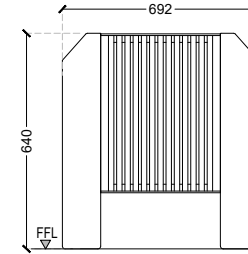

CORONA BOREALIS

TOP VIEW

FRONT VIEW

SIDE VIEW

URBAN TECH FAB

PRODUCT SHEET

WWW.URBAN-TECHFAB.COM

LB9