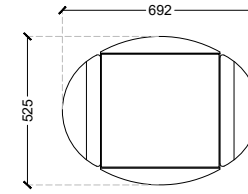

CORONA BOREALIS

TOP VIEW

FRONT VIEW

SIDE VIEW

URBAN TECH FAB

PRODUCT SHEET

WWW.URBAN-TECHFAB.COM

LB9