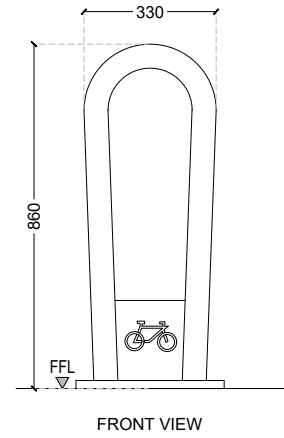

ALMACH

URBAN TECH FAB

PRODUCT SHEET

WWW.URBAN-TECHFAB.COM

BR6  
PRODUCT CODE